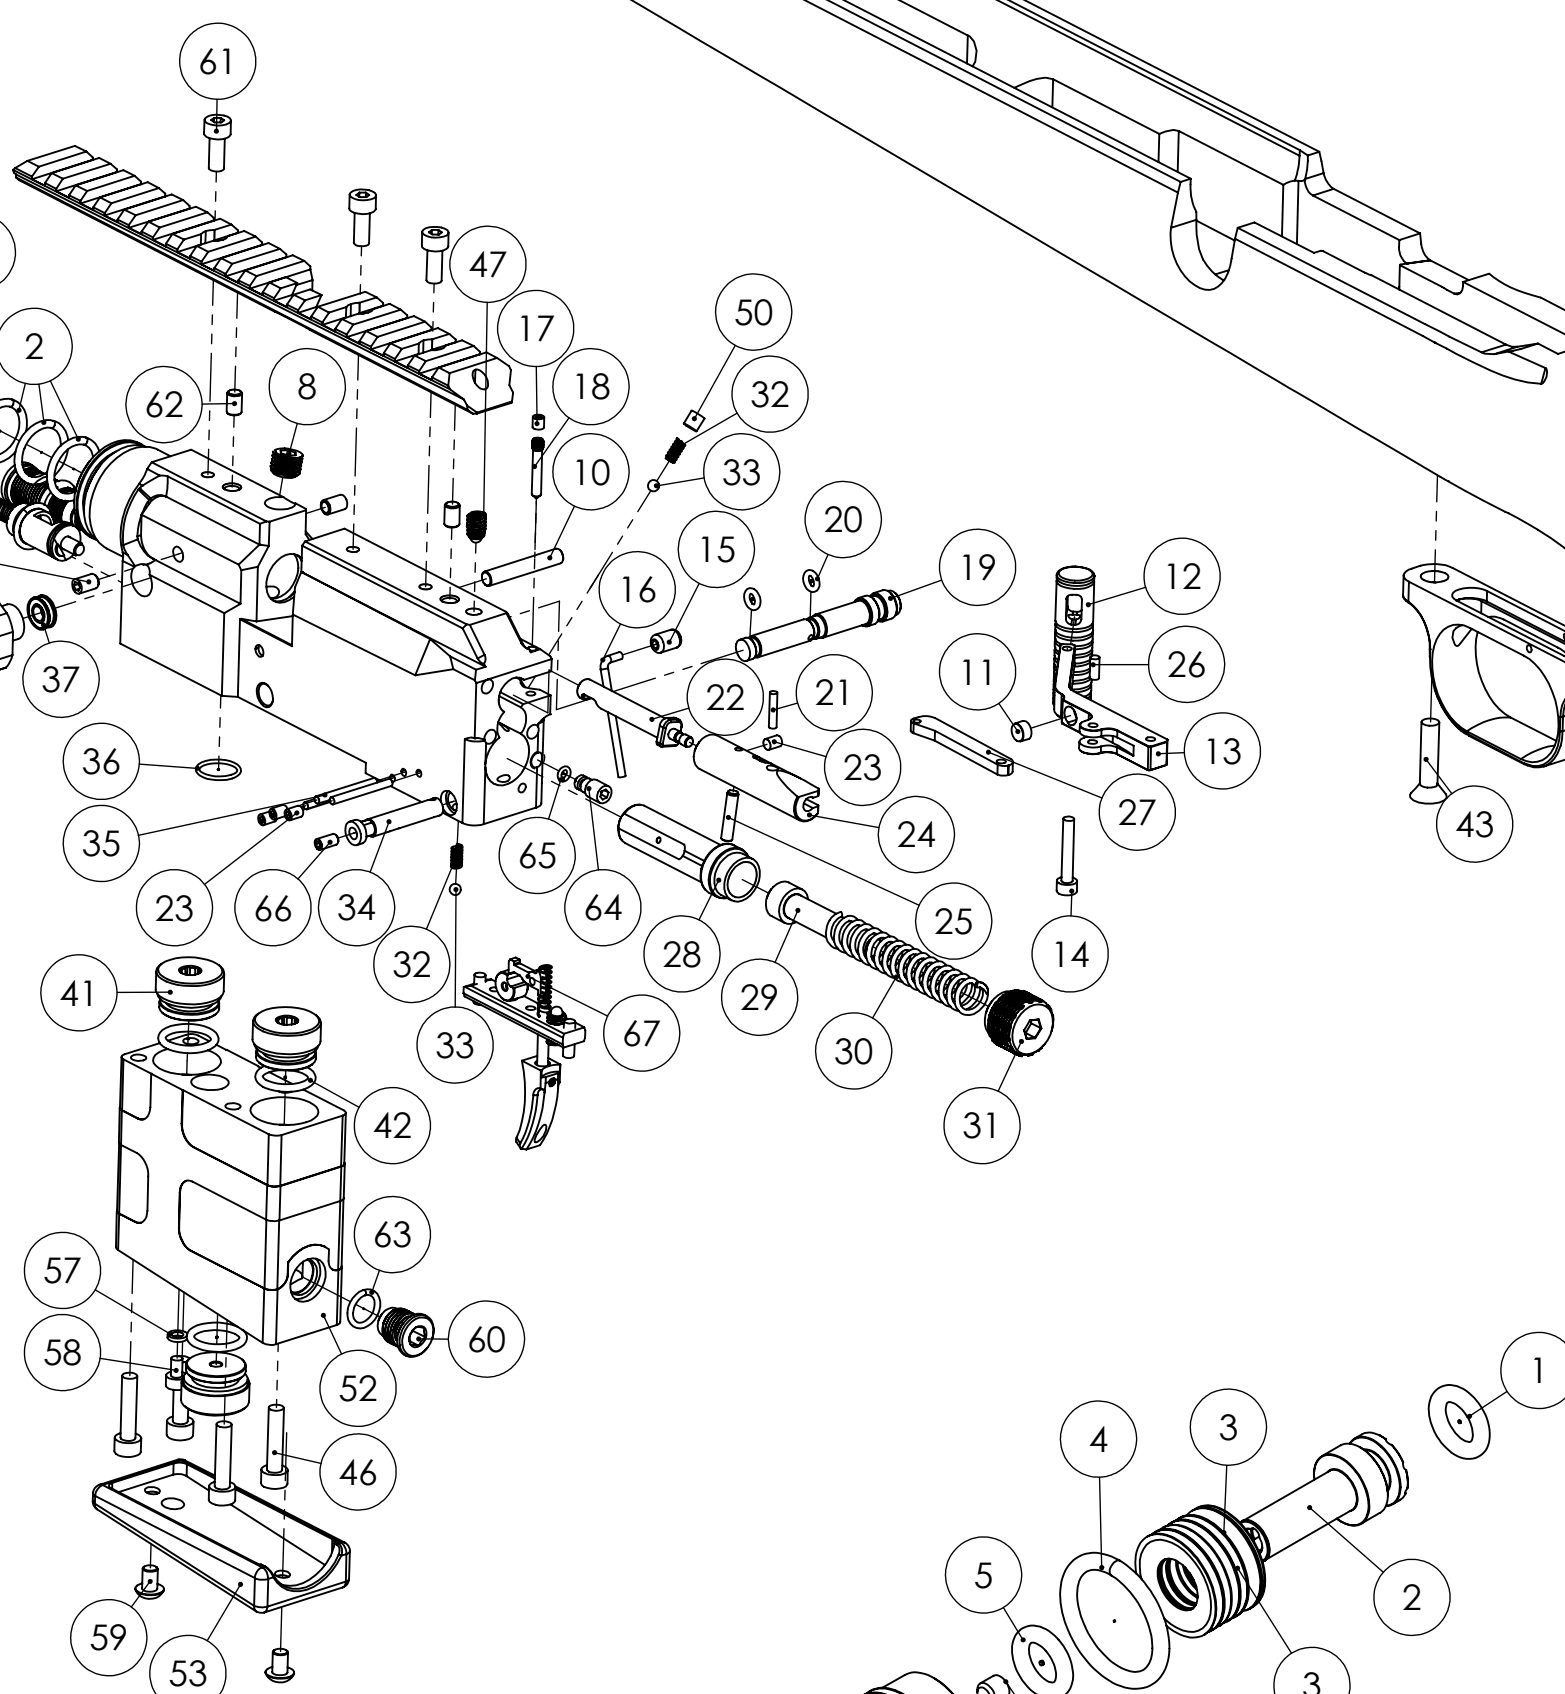

ITEM NO.	PartNo	DESCRIPTION	QTY.
1	19109	O-ring 4x1,5 NBR 70	1
2	21070	Regulator Piston	1
3	2570	Washer 10x4,2x0,5	8
4	19790	O-ring 10,0 x 1,5 NBR 90	1
5	5138	O-ring 4,0 x 1,5 NBR 90	1
6	20400	Plastic gasket Regulator piston	1
7	19697-1	Regulator housing	1
8	19225	O-ring 7,5x2,0 NBR 70	1
9	19731	O-ring 2,0x1,0 NBR90	2
10	19695	Regulator Screw	1
11	2572	Washer 10x4,2x0,6	3