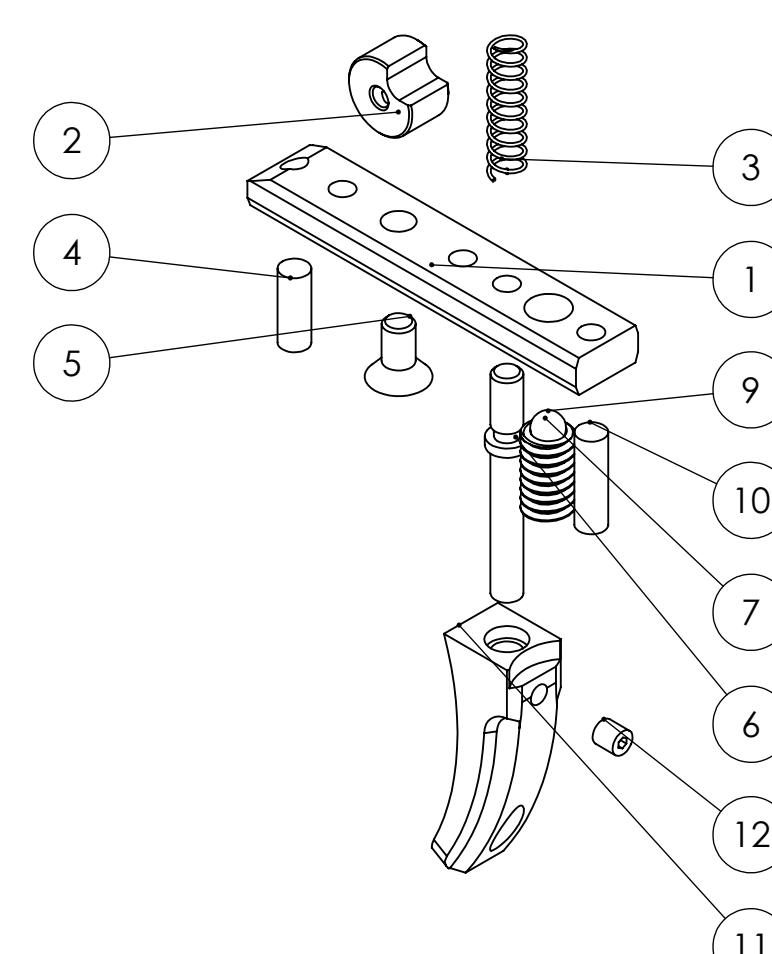

ITEM NO.	PartNo	DESCRIPTION	QTY.
1	20033	Triggercatch	1
2	11525	Trigger wheel	1
3	11504	Spring 0,32x3,2x14,4	1
4	19742	Grub screw M3x8	1
5	2504	Countersunk screw M3x6	1
6	19809	Trigger pin	1
7	11015	Second stage trigger screw M5	1
8	16093	Spring 0,3x2x10	1
9	11527	Steel ball 3,175	1
10	11508	Grub screw M3x10	1
11	21813	Trigger	1
12	12035	Grub screw M2,5x2,5	1