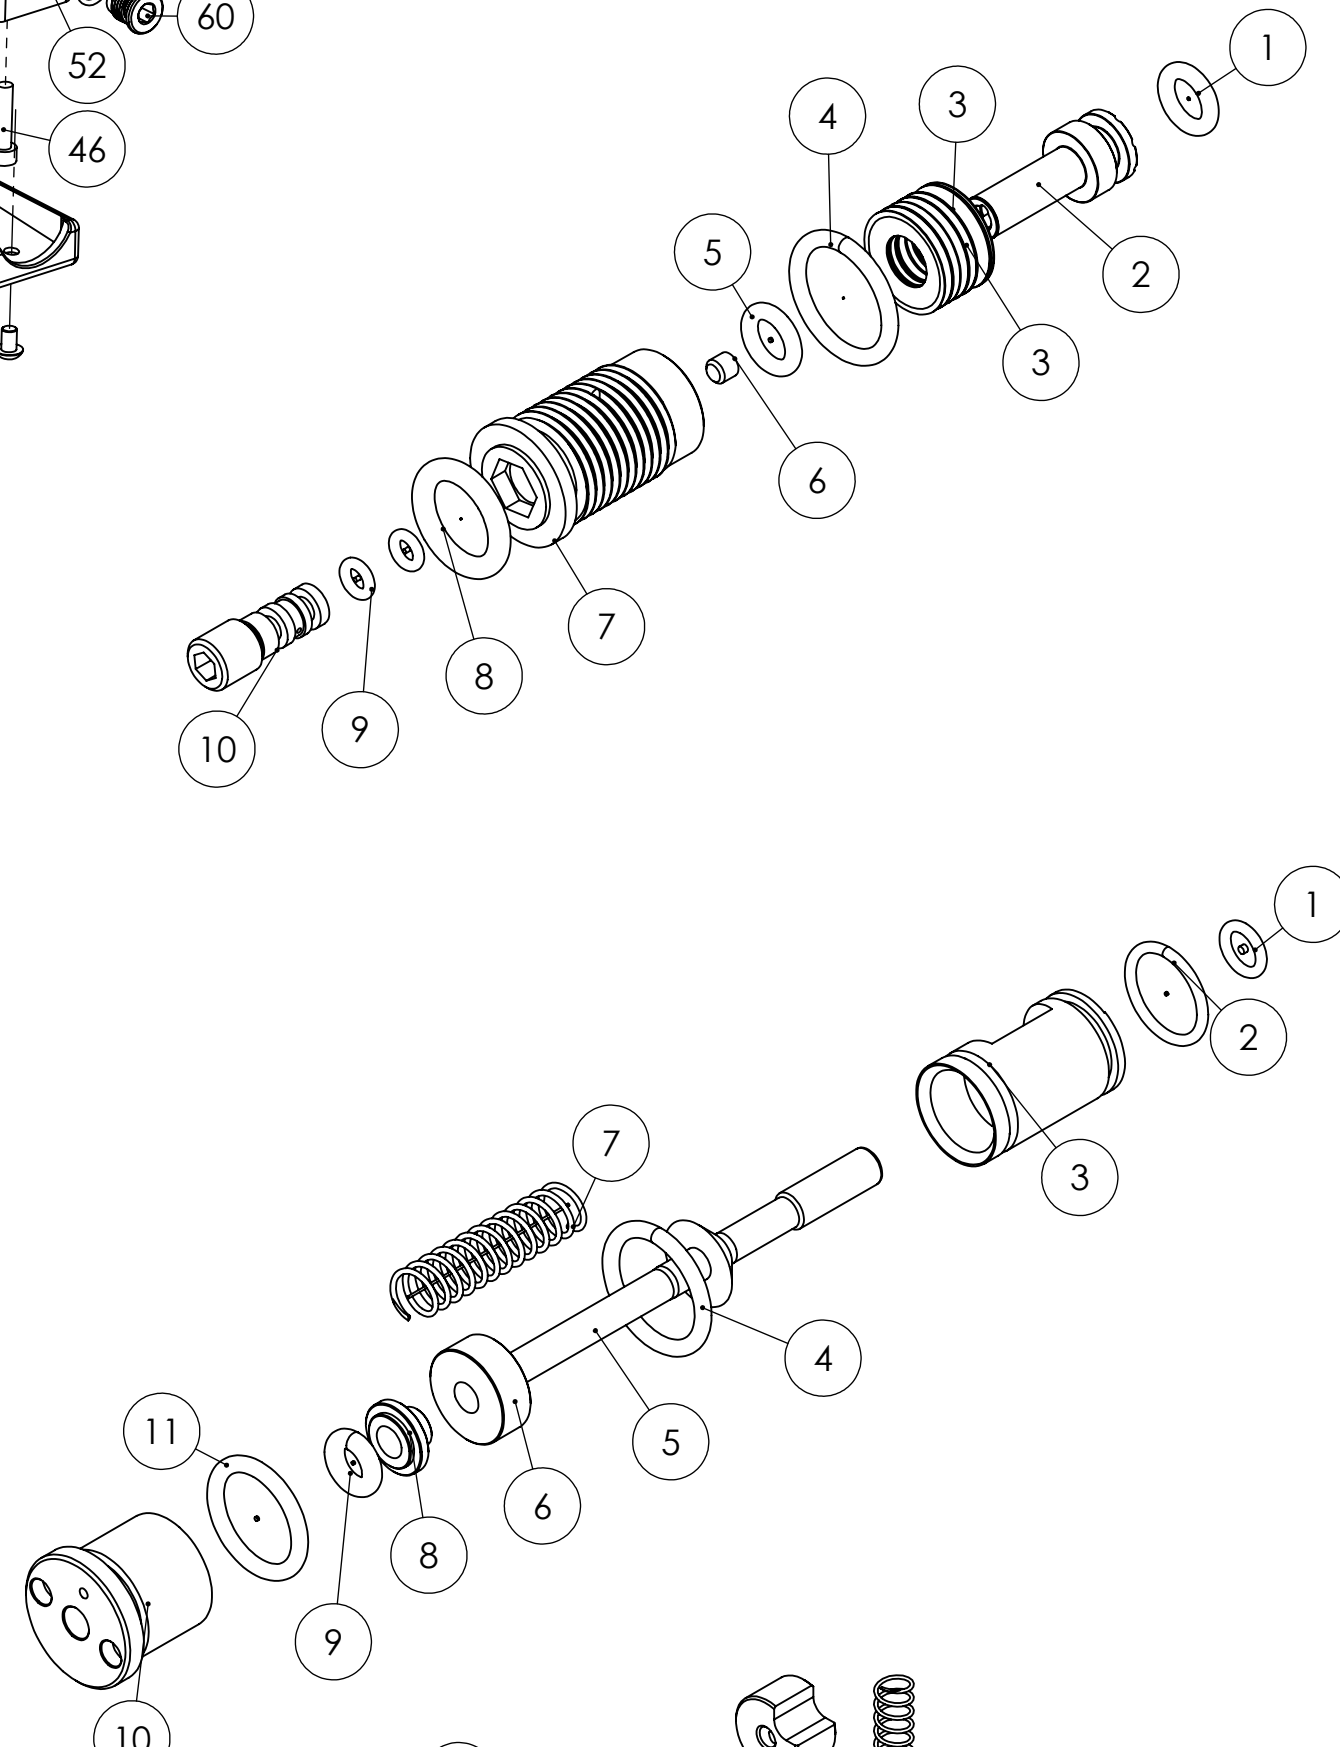

ITEM NO.	PartNo	DESCRIPTION	QTY.
1	5158	O-ring 3,5x1 NBR 70	1
2	19108	O-ring 8,0 x 1,0 NBR 90	1
3	20923	Valve Seat	1
4	19790	O-ring 10,0 x 1,5 NBR 90	1
5	20924	Valve Pin	1
6	20926	Valve Seal	1
7	19850	Spring 0,5x4x20	1
8	20959	Spring Seat 3,1mm	1
9	5107	O-ring 2,9 x 1,78 PUR 90	1
10	20925	Valve Housing	1
11	19763	O-ring 9x1,5 NBR 90	1