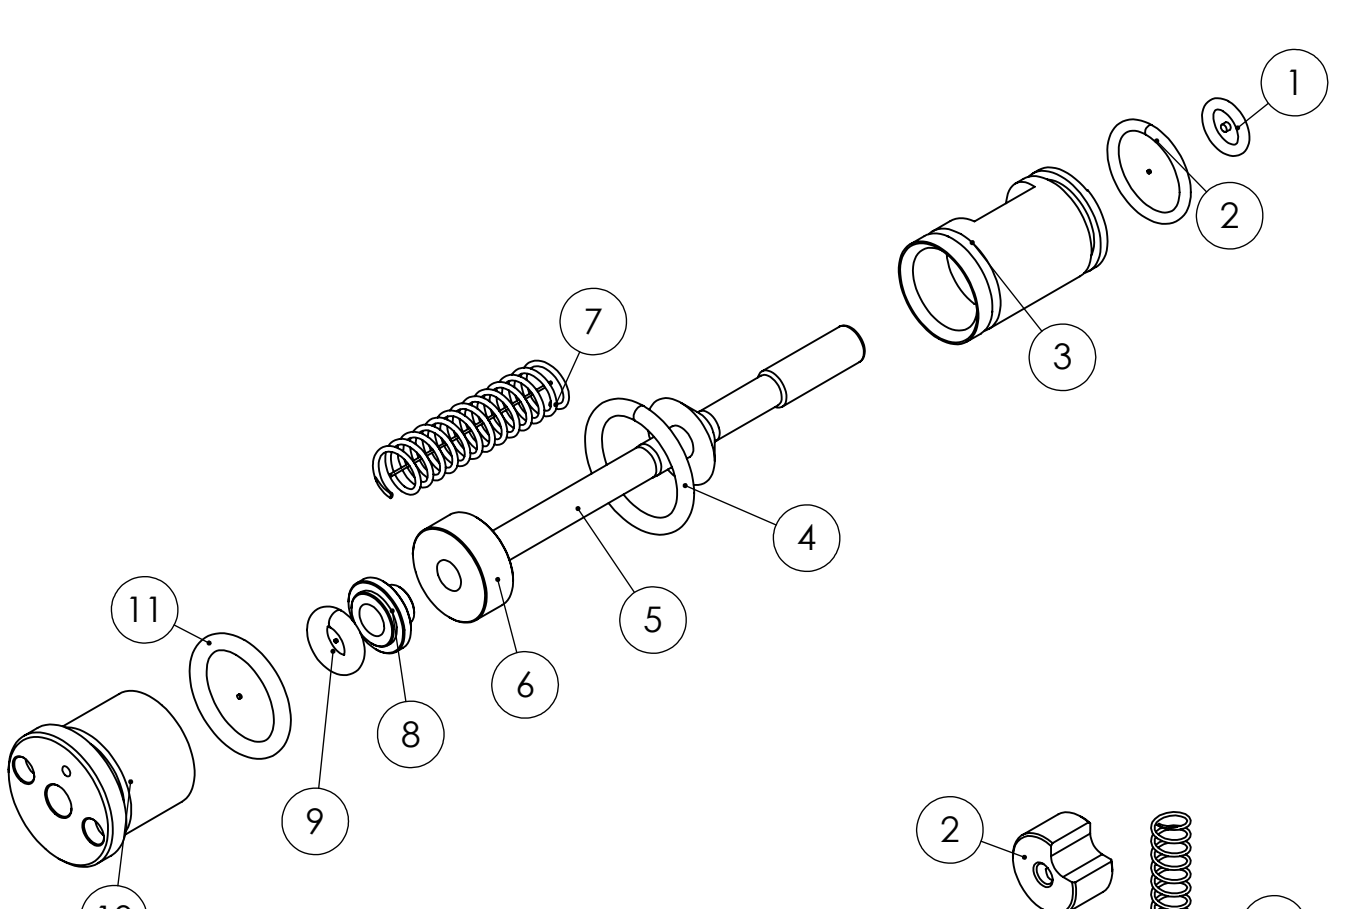

ITEM NO.	PartNo	DESCRIPTION	QTY.
1	5158	O-ring 3,5x1 NBR 70	1
2	19108	O-ring 8,0 x 1,0 NBR 90	1
3	20923	Valve Seat	1
4	19790	O-ring 10,0 x 1,5 NBR 90	1
5	20924	Valve Pin	1
6	20926	Valve Seal	1
7	19850	Spring 0,5x4x20	1
8	20959	Spring Seat 3,1mm	1
9	5107	O-ring 2,9 x 1,78 PUR 90	1
10	20925	Valve Housing	1
11	19763	O-ring 9x1,5 NBR 90	1