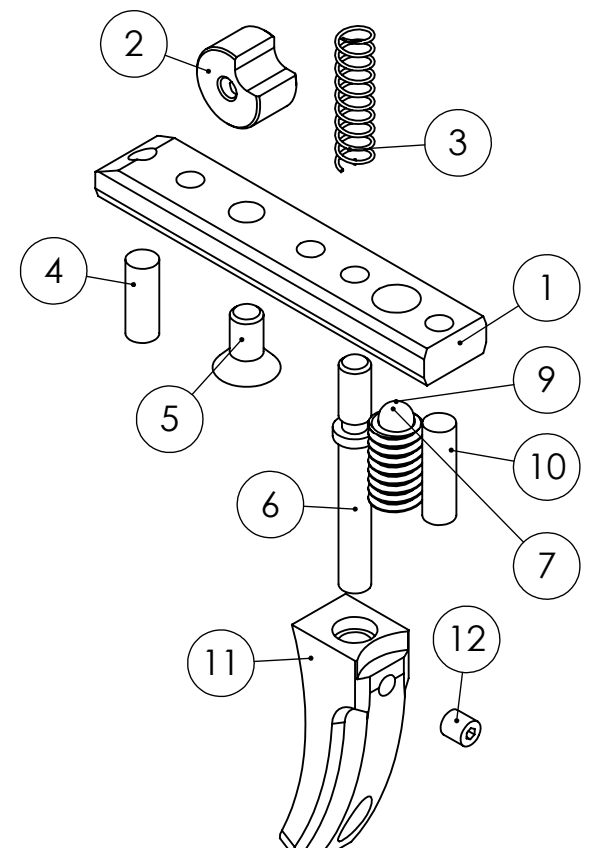

ITEM NO.	PartNo	DESCRIPTION	QTY.
1	20033	Triggercatch	1
2	11525	Trigger wheel	1
3	11504	Spring 0,32x3,2x14,4	1
4	19742	Grub screw M3x8	1
5	2504	Countersunk screw M3x6	1
6	19809	Trigger pin	1
7	11015	Second stage trigger screw M5	1
8	16093	Spring 0,3x2x10	1
9	11527	Steel ball 3,175	1
10	11508	Grub screw M3x10	1
11	21813	Trigger	1
12	12035	Grub screw M2,5x2,5	1