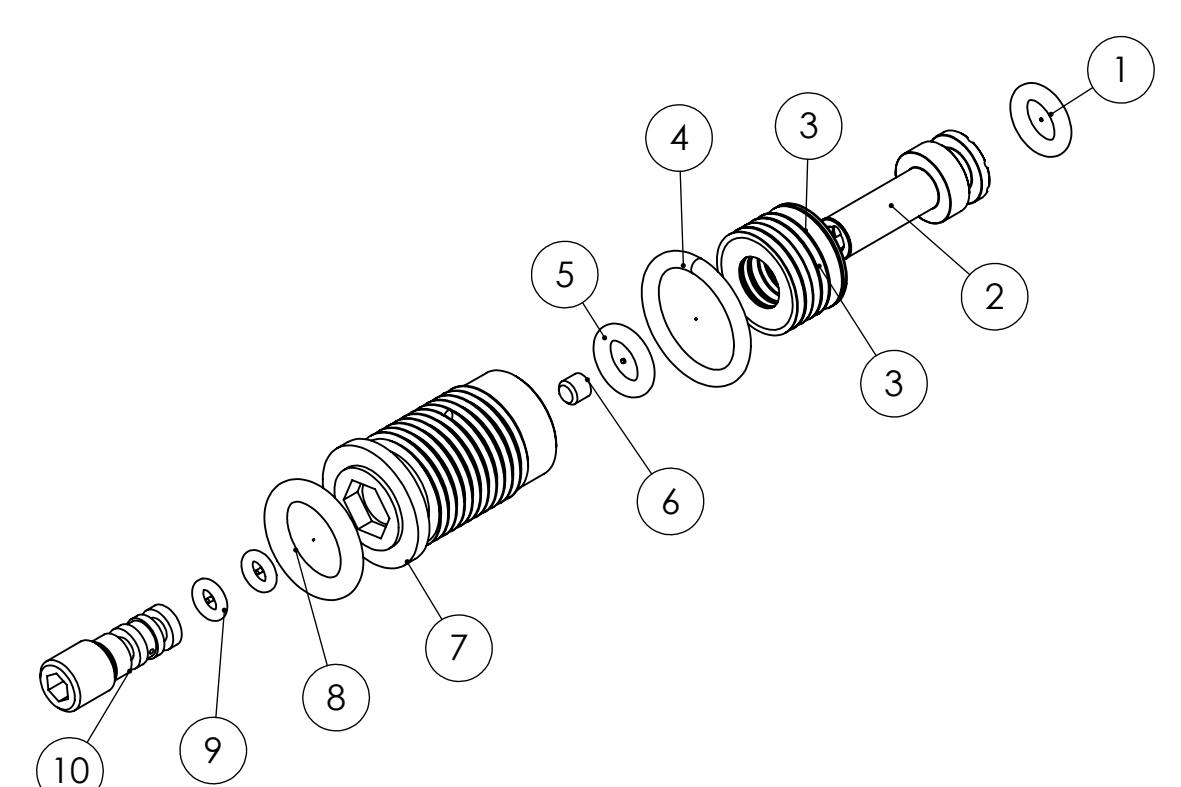

ITEM NO.	PartNo	DESCRIPTION	QTY.
1	20945	Muzzle Thread Cover	1
2	19950	O-ring 14,0 x 2,0 NBR 70	4
3	Support Page	See Schematic	1
4	Support Page	See Schematic	1
5	Support Page	See Schematic	1
6	19726	O-ring 5,5x1,5 NBR70	1
7	19485	O-ring 23,0x2,5 NBR 70	3
8	19955	Grub screw M8x6	1
9	2501	Cup point grub screw M4x6	2
10	19716	Grub screw M4x25	1
11	16100	Magnet 3x5	1
12	19611	Sidelever handle	1
13	20064	Sidelever	1
14	11060	Socket head cap screw M3x18	1
15	2562	Cup point grub screw M3x3	1
16	19034	screw M3 Grub - Special	1
17	21733	Fillprobe MkIII	1
18	5190	O-ring 3,0 x 1,5 NBR 70	3
19	19213	Cylindrical pin 2h6x10	1
20	Support Page	See Schematic	1
21	16092	Grub screw M3x4	4
22	21730	Carrier DRS	1
23	19490	Cylindrical pin 3h6x14	1
24	19026	Cylindrical pin 2,5m6x6	1
25	19935	Linkage	1
26	19039	Hammer	1
27	11540	Hammer weight	1
28	2604	Hammerspring 52mm	1
29	21801	Hammer spring adjuster	1
30	11501	Spring 0,5x2,5x6,1	2
31	4066	Steel ball 3mm	2
32	21093	Trigger Sear	1
33	11502	Cylindrical pin 2h6x20	3
34	19720	O-ring 10x1 NBR 90	2
35	19762	X-ring 3,63x2,62 NBR 70	1
36	19774	Pressure Gauge 23mm	1
37	19329	Inlet valve rod "gold"	1
38	21732	Brass plug	1
39	21731	Plenum Plug	2
40	19226	O-ring 12x2 NBR 70	3
41	5193	Screw M4x18	4
42	10374	Second stage trigger screw M5	1
43	11527	Steel ball 3,175	2
44	5565	Spring 0,32x2,5x4,8	1
45	19109	O-ring 4x1,5 NBR 70	1
46	21070	Regulator Piston	1
47	2570	Washer 10x4,2x0,5	8
48	19790	O-ring 10,0 x 1,5 NBR 90	1
49	5138	O-ring 4,0 x 1,5 NBR 90	1
50	20400	Plastic gasket Regulator piston	1
51	19697-1	Regulator housing	1
52	19225	O-ring 7,5x2,0 NBR 70	1
53	19731	O-ring 2,0x1,0 NBR90	2
54	19695	Regulator Screw	1
55	2572	Washer 10x4,2x0,6	3
56	3007	Grub screw M4x4	1
57	21825	Stock Adapter HP	1
58	21865	Distance plate	1
59	Support Page	See Schematic	1
60	21863	Plenum Cover	1
61	21867	Fore End Stock	1
62	20033	Triggercatch	1
63	11525	Trigger wheel	1
64	11504	Spring 0,32x3,2x14,4	1
65	19742	Grub screw M3x8	1
66	2504	Countersunk screw M3x6	2
67	19809	Trigger pin	1
68	11015	Second stage trigger screw M5	1
69	16093	Spring 0,3x2x10	1
70	11508	Grub screw M3x10	1
71	21813	Trigger	1
72	12035	Grub screw M2,5x2,5	1
73	20938	Valvetube End, Plenum	1
74	21852	Moderator 8,5mm	1
75	19952	O-ring 5,23 x 2,62 NBR 70	1
76	5200	screw M4x6 Button head	2
77	19480	Socket head cap screw M4x10	4
78	10335	Brass adapter	1
79	19761	O-ring 2,2x1 NBR 70	1
80	21729	Magazine Plenum	1
81	21824	Key hammaradjuster	1
82	21823	Brass guide	1
83	21822	Hammaradjuster	1
84	16123	Screw M4x12	2
85	21810	Stock Adapter Low power	1
86	21821	Magazine Plenum 12ft	1
87	21872	Buffer Tube Locking Ring	1
88	Support Page	See Schematic	1
89	10336	Safety Impact M3	1
90	21811	Triggerguard	1
91	20740	Grip	1
92	20734	Manometer Plug	1
93	2527	Socket head cap screw M3x10	3
94	19684	screw M5x8 Socket head cap	1
95	2536	Screw M4x30	1
96	21845	Rear Stock AR Black	1
97	19715-1	screw M3x5 Socket head cap	1
98	19736	Plastic Washer 5,3x3,1x1	1
99	2535	Screw M4x50	3
100	19835	O-ring 8x2 NBR 70	1
101	11507	Rubber/Steel Washer	2
102	20983	Air Cylinder Connector	1
103	5531	Tube/Bottle Carbonfiber 480cc	1
104	20992	Carbonfiber tube Rear Stock	1
105	20963	Tube Holder	1
106	20962	Tube Holder Adapter	1
107	19845	Countersunk screw M5x20	4
108	19728	Adjustment Screw Recoilpad	1
109	19679	screw M5x30 Grub	1
110	20961	Recoil Pad	1
111	2540	Socket Head Cap Screw M6x16	1
112	21861	Stock Adapter	1